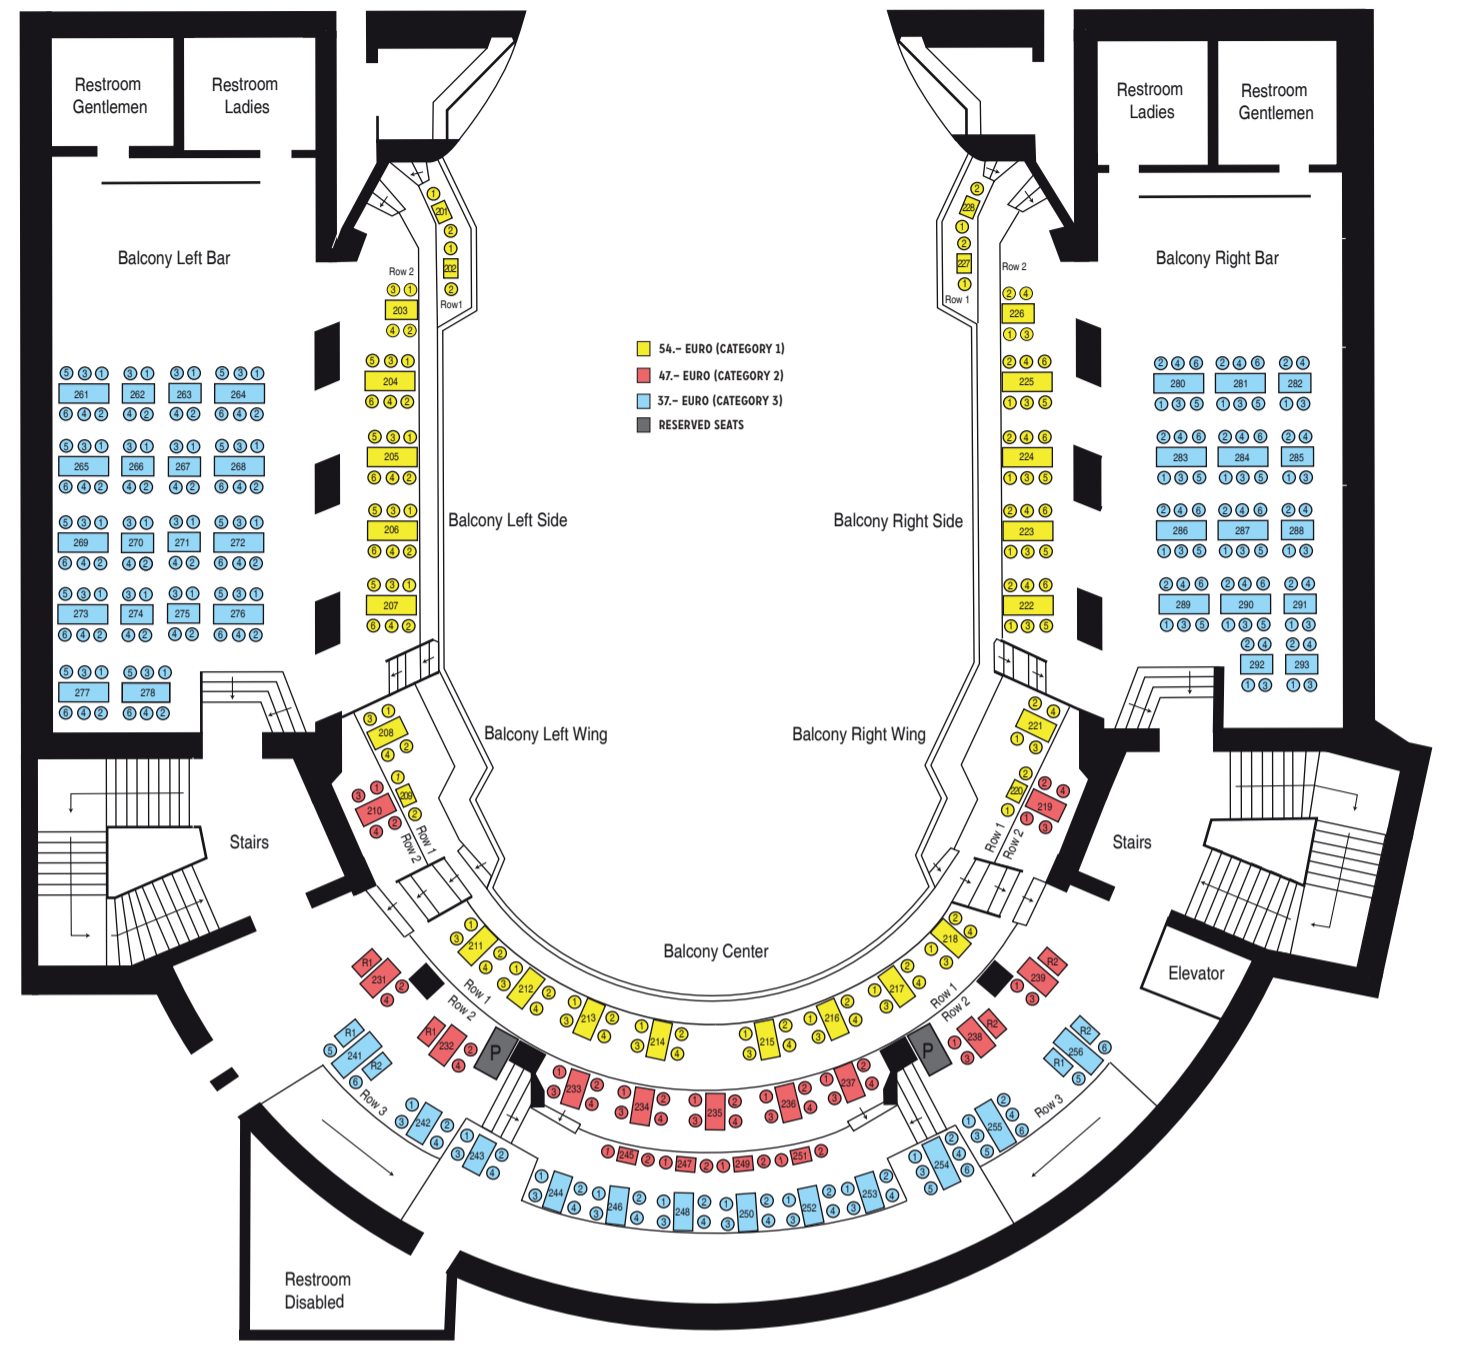

Rock That Swing Ball / Jamboree Ball 2019

**DEUTSCHES
THEATER**

Stage of the City of Munich

Key

- Limited View/Seat Conditions
- Staff/Management
- ⊞ Wheelchair Space

Key

- limited view/seating conditions,
- Staff/Management
- ⊞ Wheelchair Space