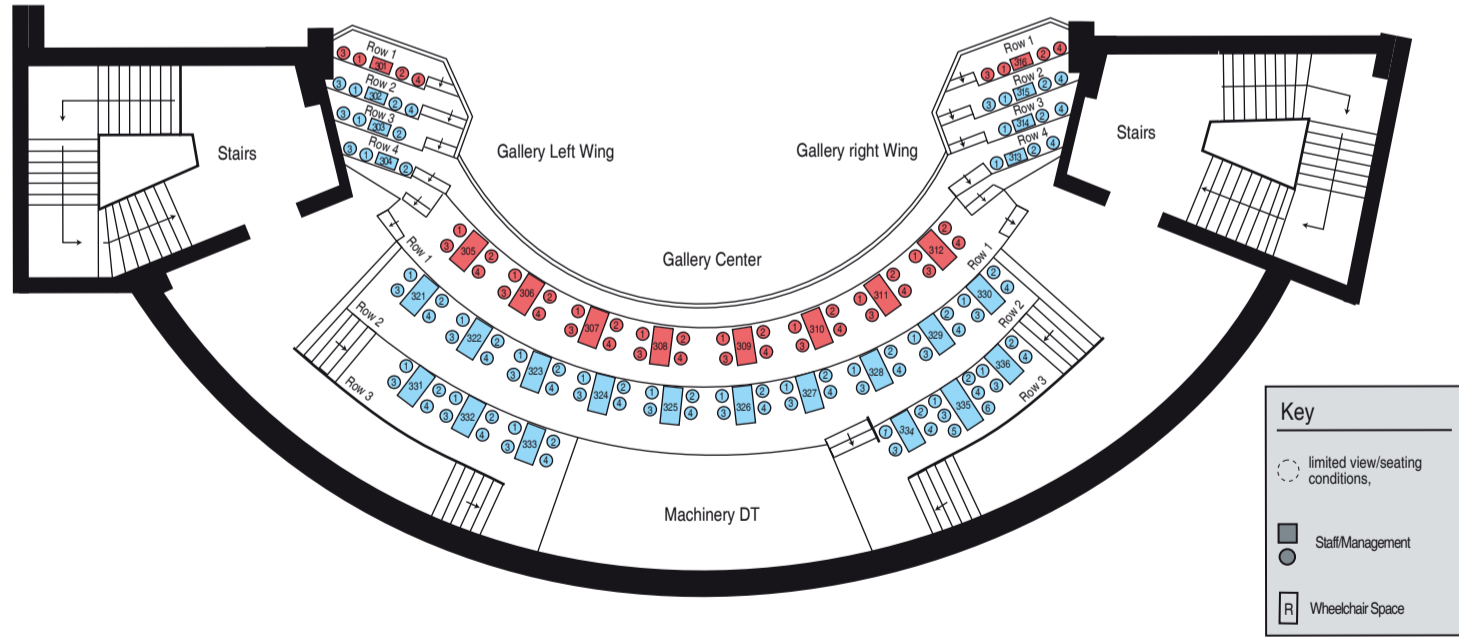

Rock That Swing Ball / Jamboree Ball 2019

**DEUTSCHES
THEATER**

Stage of the City of Munich

Key

- Limited View/Seat Conditions
- Staff/Management
- ⊞ Wheelchair Space

Key

- limited view/seating conditions,
- Staff/Management
- ⊞ Wheelchair Space