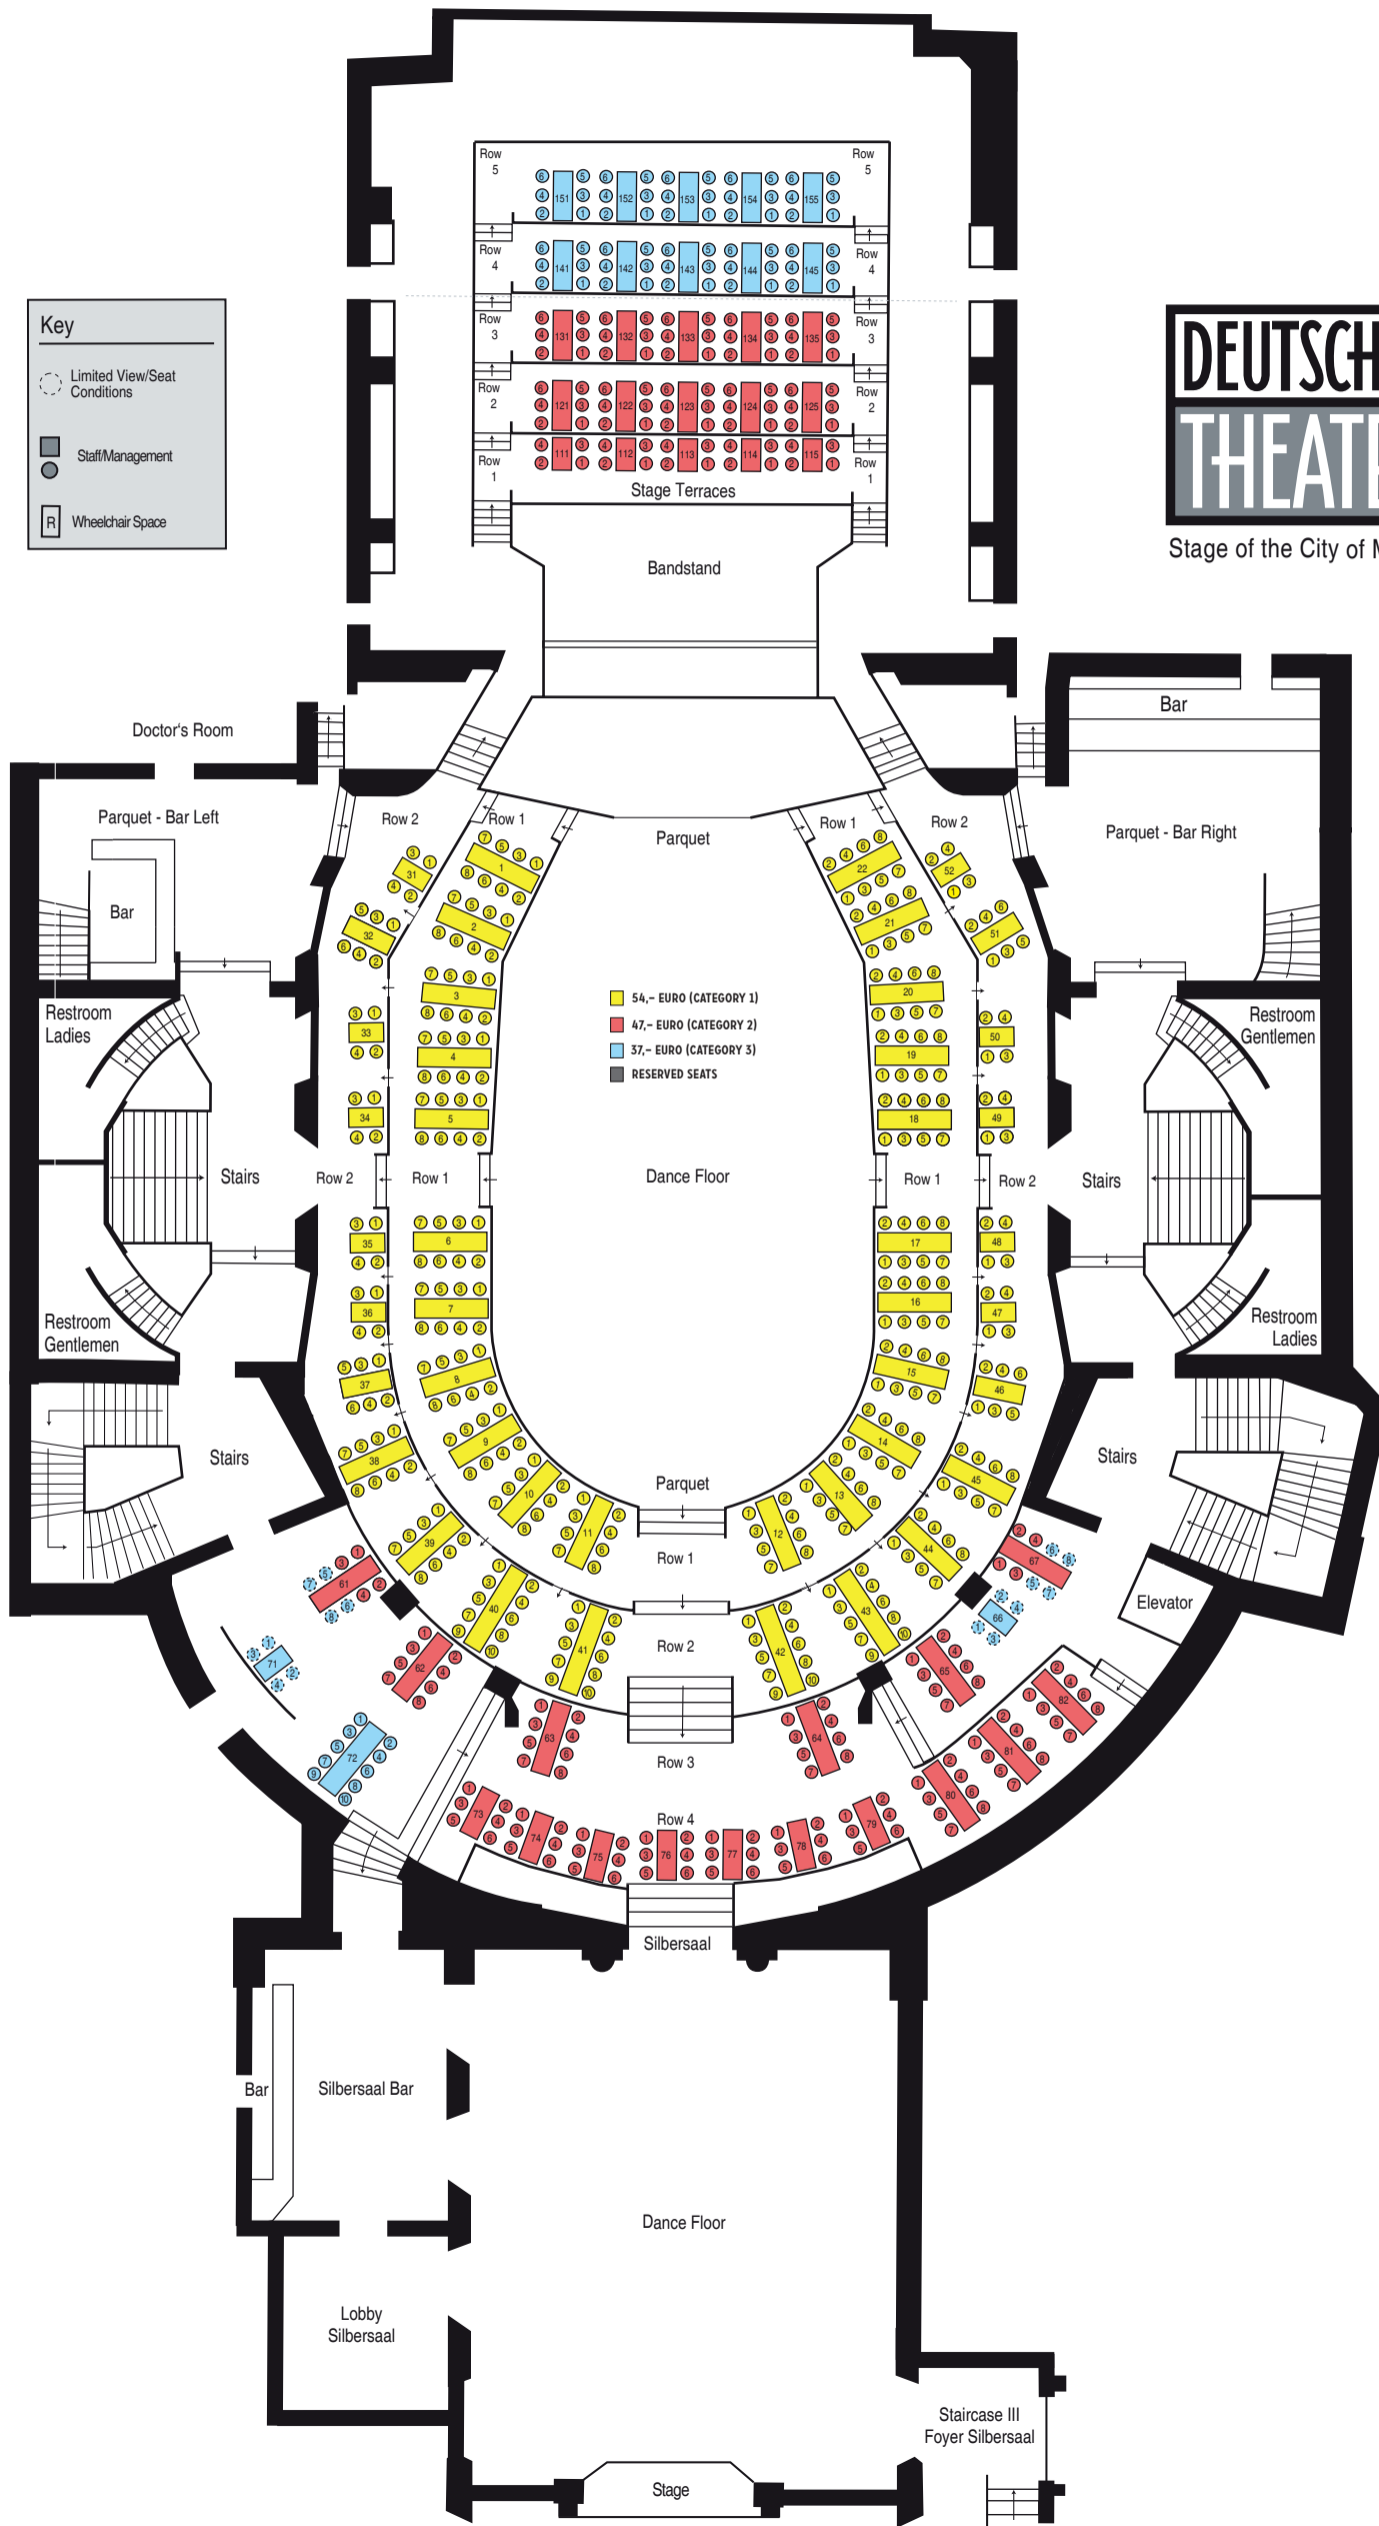

Rock That Swing Ball / Jamboree Ball 2019

**DEUTSCHES
THEATER**

Stage of the City of Munich

Key

- Limited View/Seat Conditions
- Staff/Management
- ⊞ Wheelchair Space

Key

- limited view/seating conditions,
- Staff/Management
- ⊞ Wheelchair Space